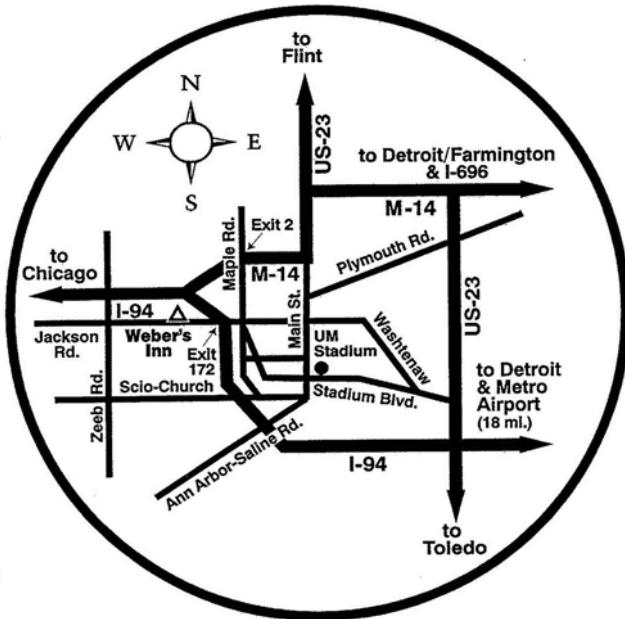

## Directions/Map

- From West: I-94 to Ann Arbor exit 172.
- I-94 to exit 172 (Jackson Rd.), then left.  
Or I-696 to I-275 to M-14 towards Ann Arbor, exit 2, then left on Maple and right on Jackson Road.
- From North: US-23 to M-14 west towards Ann Arbor, take exit 2, then left on Maple and right on Jackson Rd.
- From South: US-23 to I-94 west to Exit 172 (Jackson Rd.), then left.