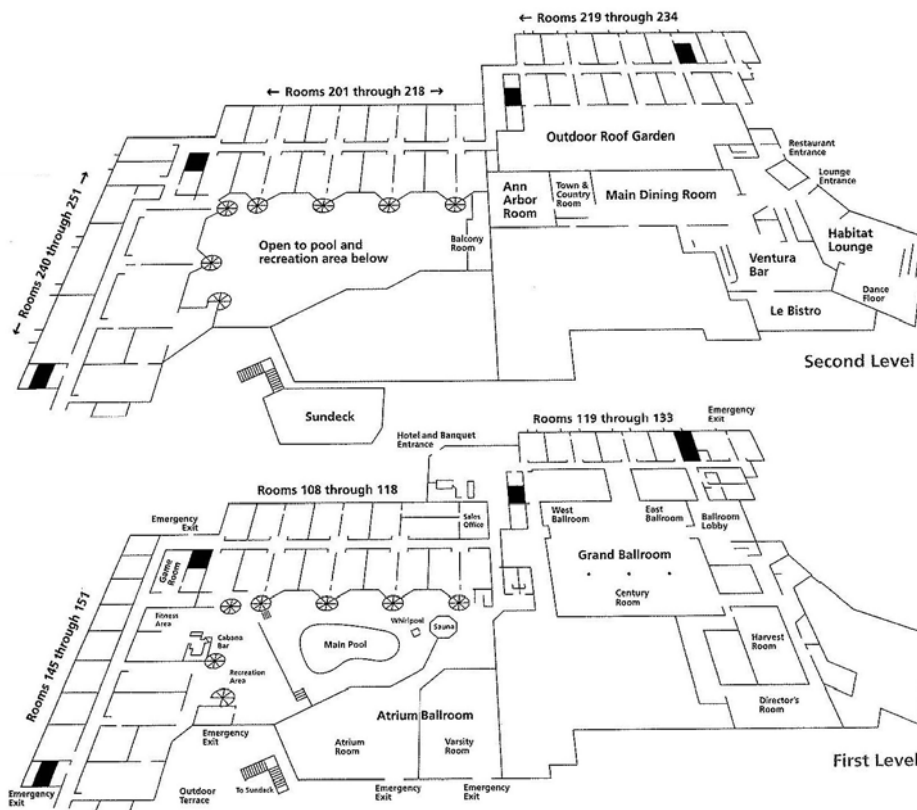

Weber's Inn 3050 Jackson Road, Ann Arbor, Michigan 48103 (734) 769.3237
www.webersinn.com sales@webersinn.com